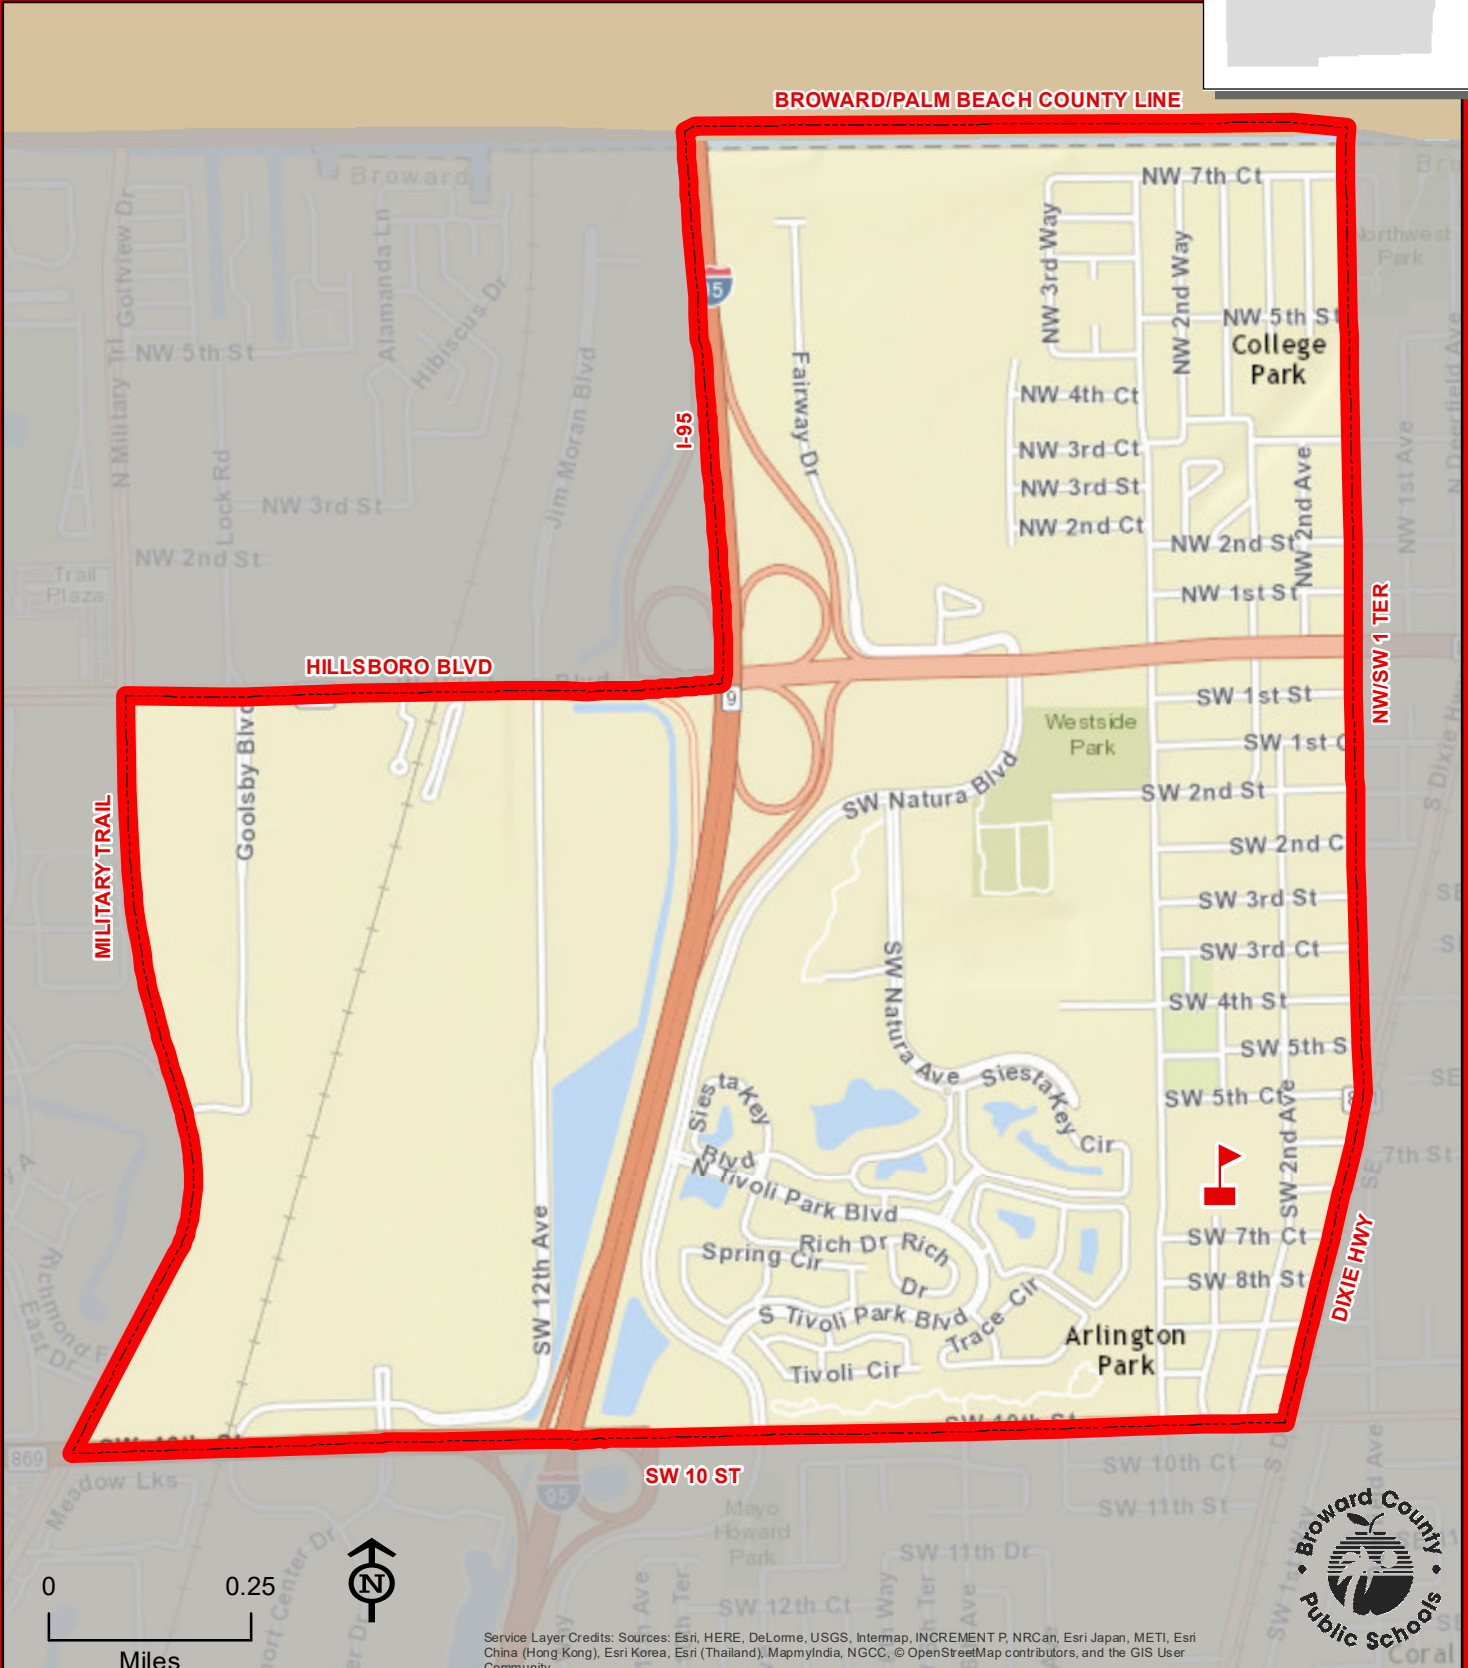

DEERFIELD PARK ELEMENTARY SCHOOL

650 SW 3 AVENUE
DEERFIELD BEACH, FLORIDA 33441
754-322-6150

Magnet School

DEERFIELD PARK

THIS MAP IS FOR CONCEPTUAL PURPOSES ONLY AND SHOULD NOT BE USED FOR LEGAL BOUNDARY DETERMINATIONS